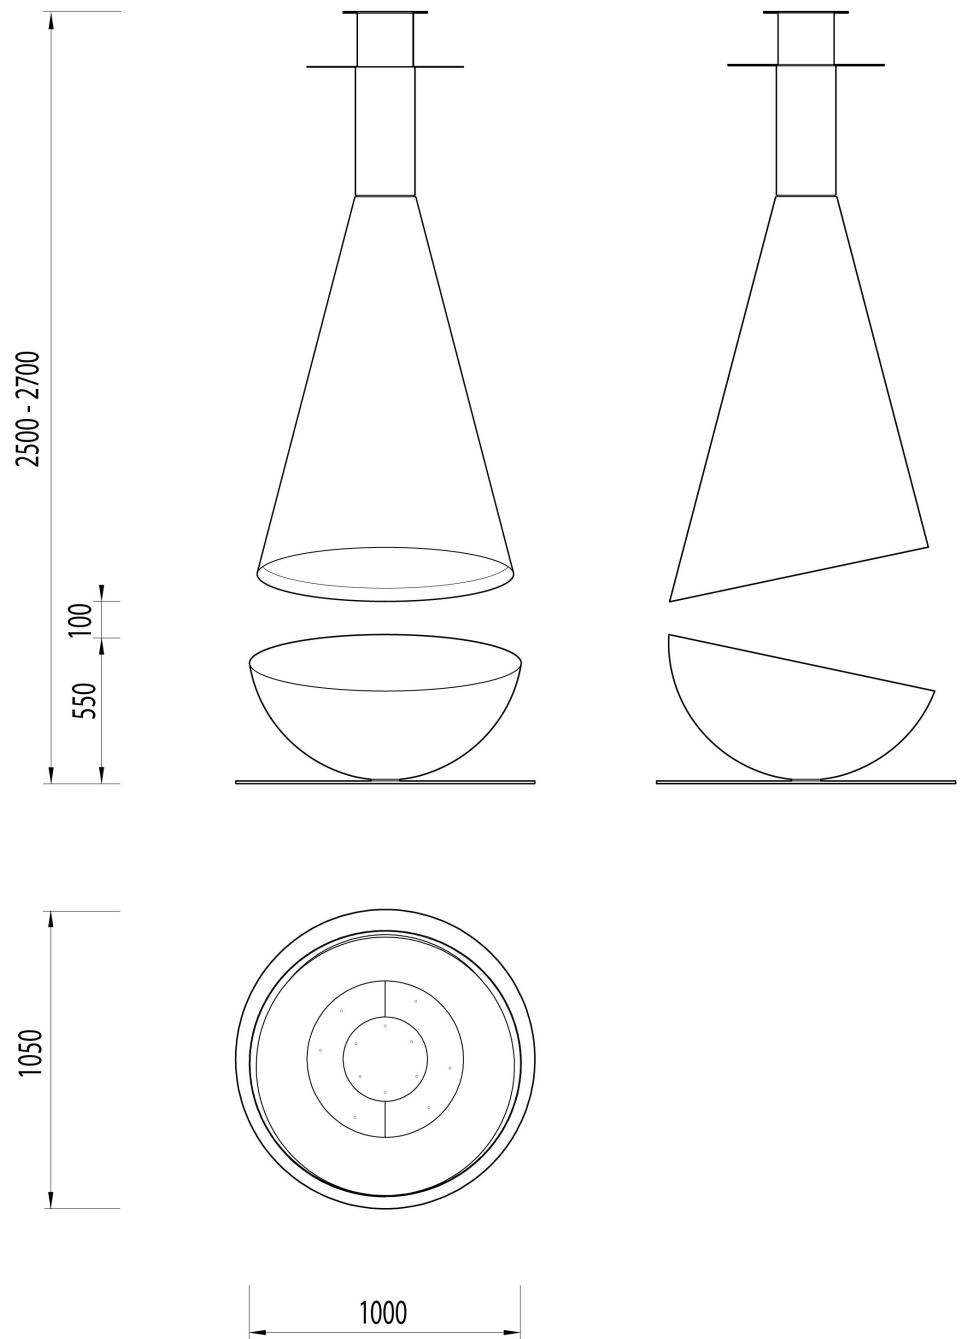

GlammFire

Thales

General Dimensions

GlammFire

Recuperadores Pachinha Lda.
Zona Industrial da Lagoa, Lote G1
4950-850 CORTES - MONÇÃO
PORTUGAL

Tel(+351) 251 654 800
Fax(+351) 251 654 801
info@glammfire.com
www.glammfire.com

PT11697-C

Measures in mm

glamm®
fire